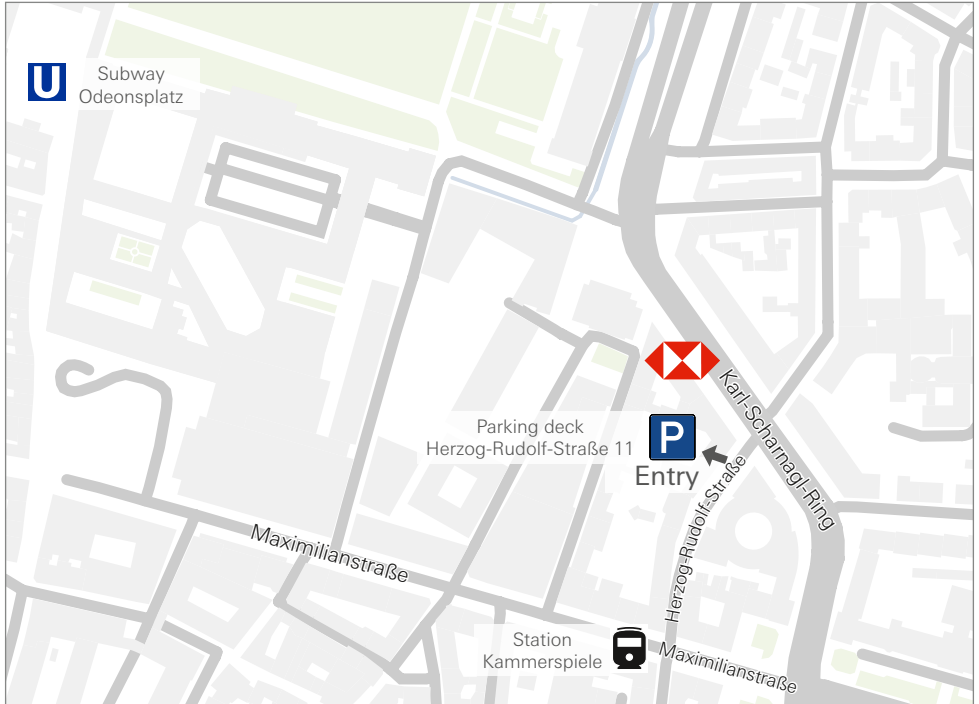

How to find us – HSBC in Munich

Contact

HSBC Germany
Karl-Scharnagl-Ring 7
80539 Munich
Phone +49 89 229016-0

In case of arrival by train you can reach us from Munich main station by tram line 19 to Kammerspiel or by subway lines U4 and U5 to Odeonsplatz or Lehel. If you are arriving by car, please book a parking space in advance with your relationship manager. The entrance to our parking deck **Herzog-Rudolf-Straße 11** is accessible from Karl-Scharnagl-Ring as well as from Maximilianstraße. We wish you a safe and easy journey. As soon as you arrive please register for your appointment at the reception on the 3rd floor.